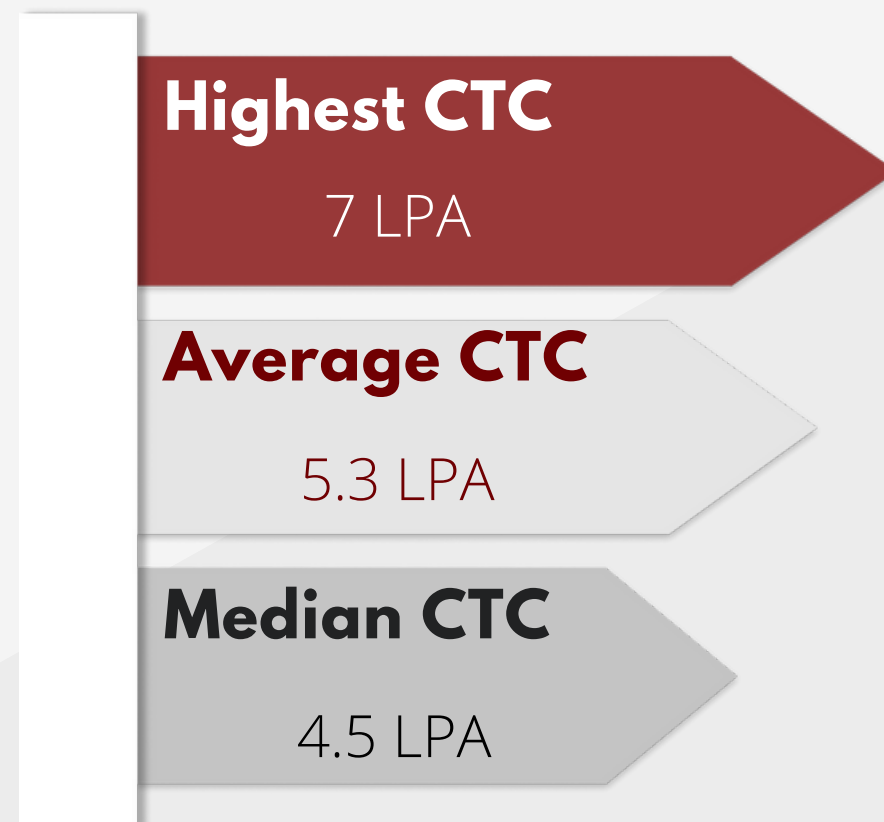

CTC statistics