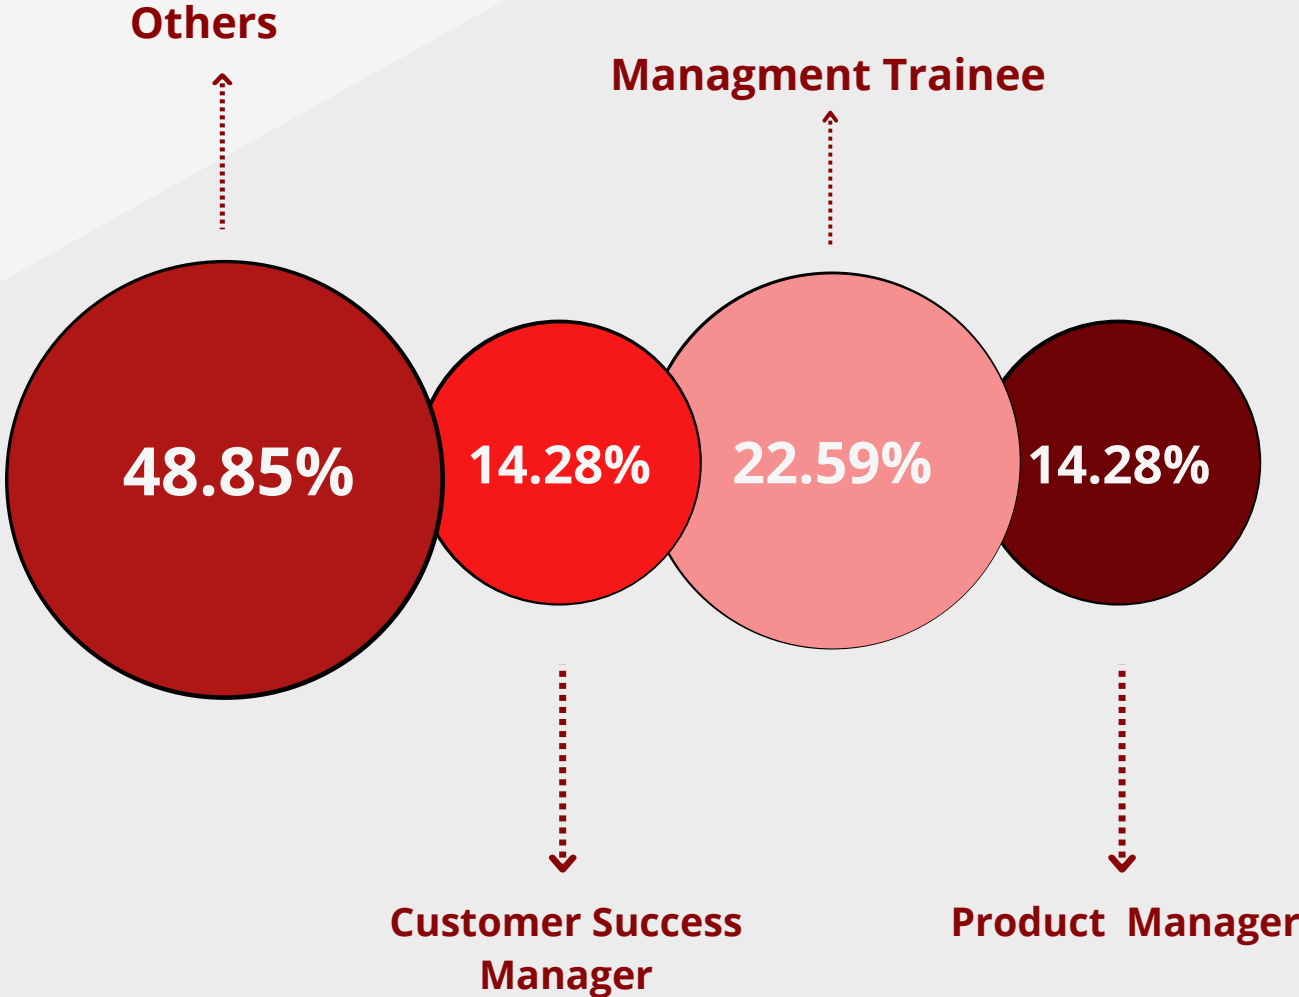

Streamwise Profiles - Final Placements

MBA Tech AY 2017-22

BIA

MARKETING