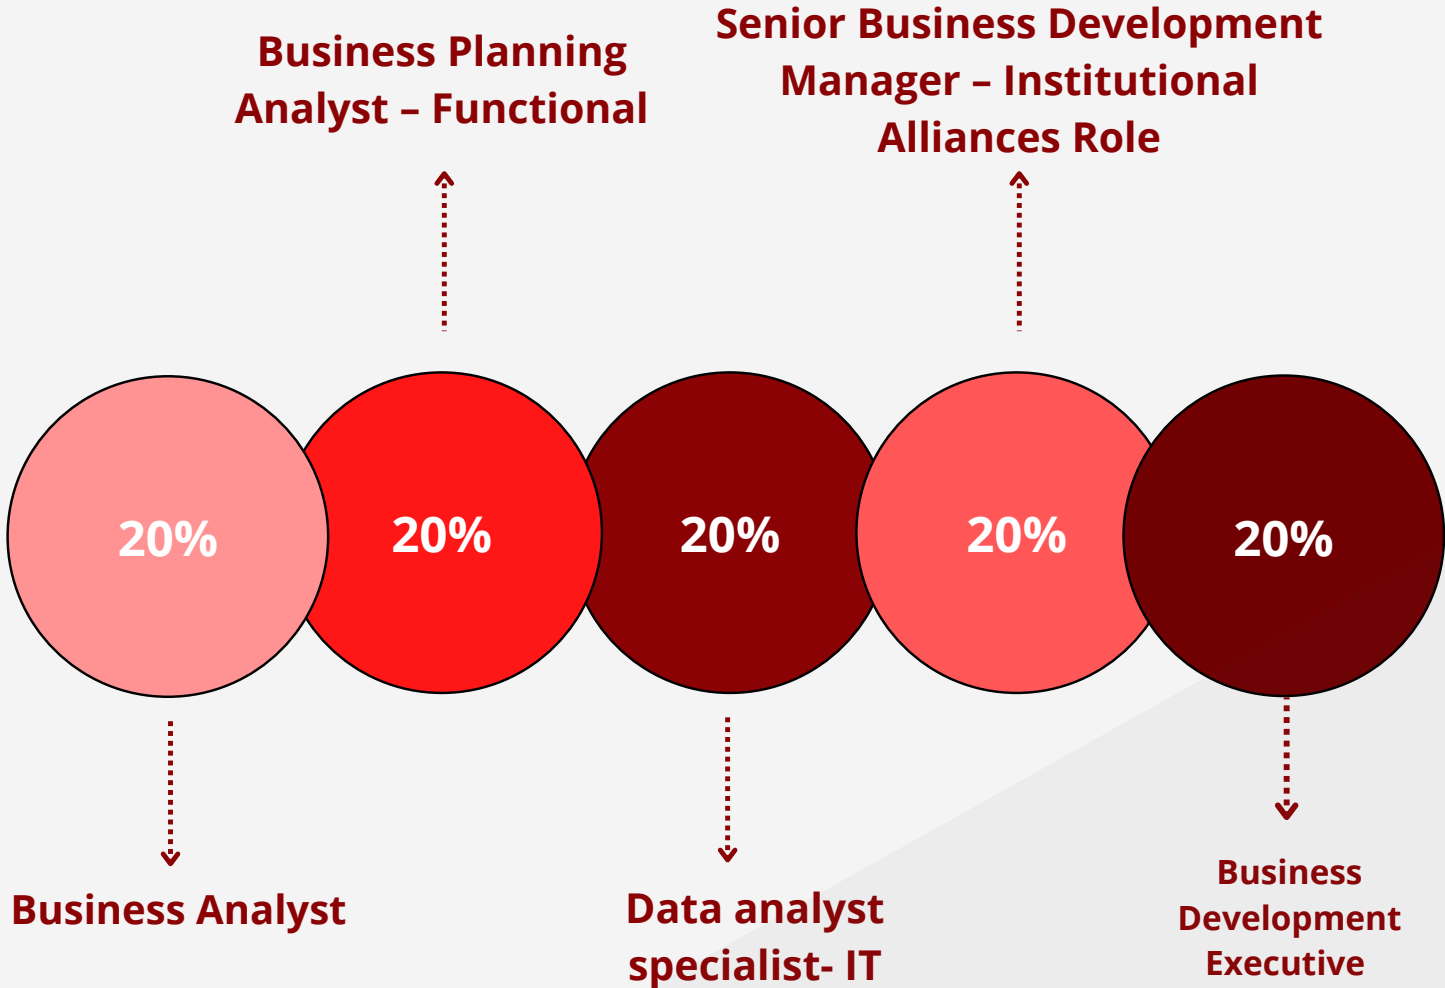

Streamwise Profiles - Final Placements

MBA Tech AY 2017-22

BIA