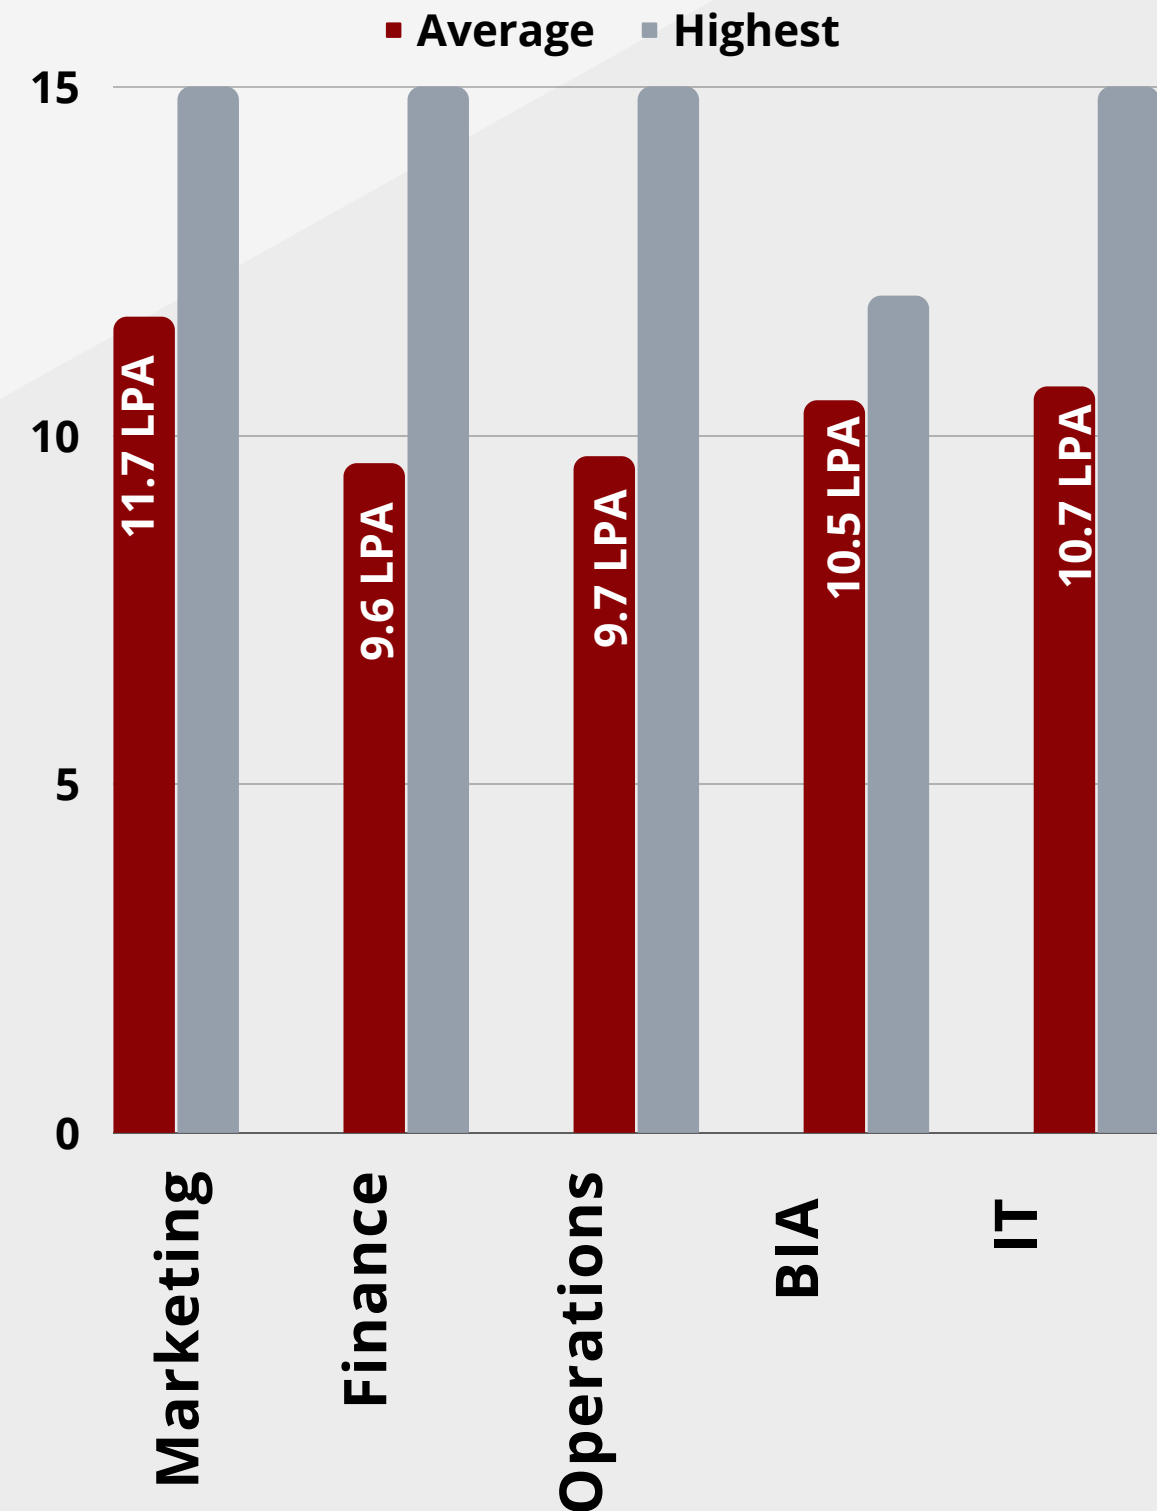

Placement Statistics - Final Placements

MBA Tech AY 2017-22