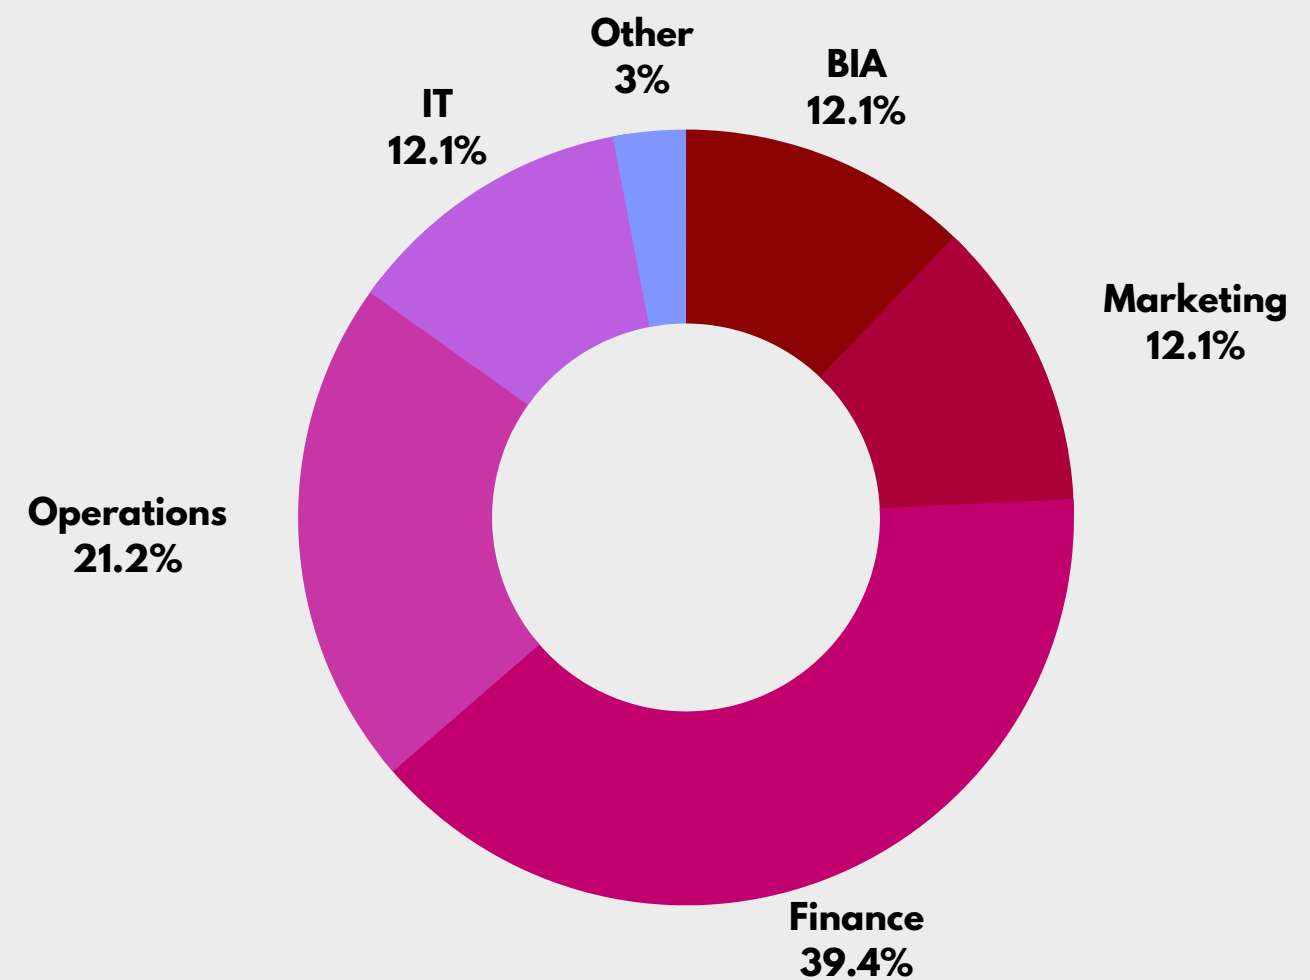

Domain Distribution